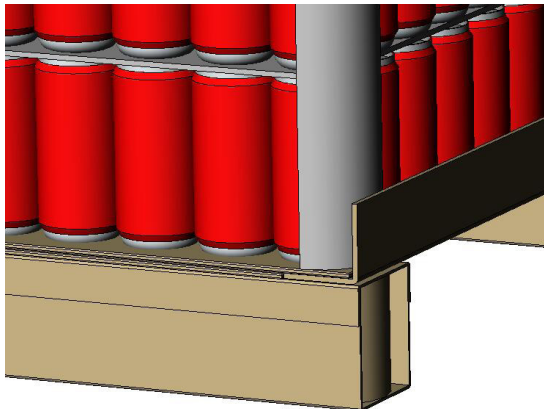

TRANSPORT PACKAGING SOLUTIONS

C-Profile

Protecting the round corners

- 100% carton board
- For round corners
- ISPM-15 compliant
- Lightweight and strong
- Ecological board alternative

Sustainable packaging is your contribution to the environment

SIZES

Standard Width (B) ¹	85 or 100 mm ± 5 mm
Length (L)	50 - 3000 mm ± 2 - 5 mm
Thickness (D)	2 - 5 mm ± 0.2 - 0.4 mm
Profilator radius (R)	HS: 60 mm ± 10 mm BIO: 50 mm ± 10 mm

Commonly used for bottles, cans, barrels, paper rolls, textiles, furnitures, etc.

QUALITIES

- Bio/kraft 100% recyclable product
- Kraft HS moisture resistant quality

C-profile can be provided in brown and white colour.

A solution in accordance with current environmental philosophy gives a good image and reflects a company's ability to react to changes.