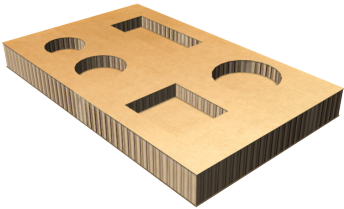

COST-EFFECTIVE AND ENVIRONMENTALLY FRIENDLY