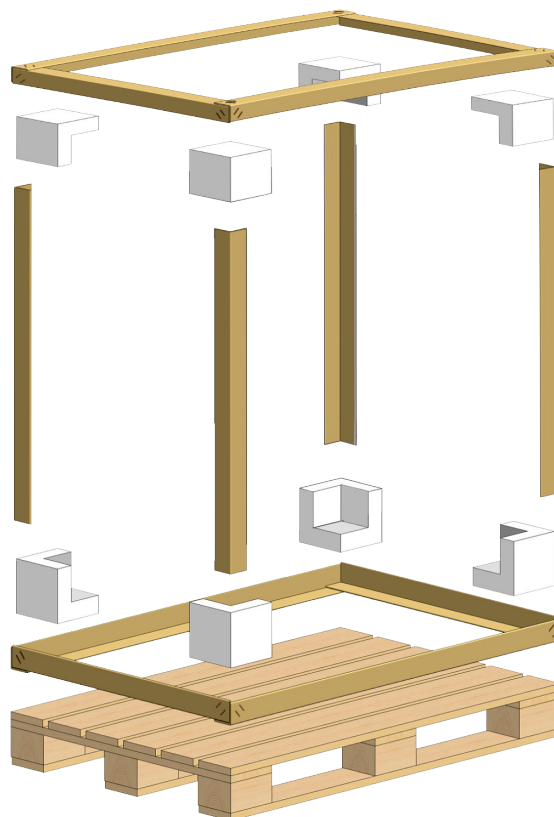

TRANSPORT PACKAGING SOLUTIONS

The Frame

FramePack® for standard pallets

- 100% carton board
- Excellent stacking strength
- Simple assembly
- Accepted anywhere in the world without treatment or restrictions

Sustainable packaging is your contribution to the environment

Eltete Packaging Profiles are specially produced and carefully tested to withstand the highest compression and strapping strength needed for this kind of packaging.

Perfect for warehousing and for transport packaging

Keep it simple, all you need is:

- Eltete Packaging Profiles
- Staple gun
- Stretch film or carton board box and strapping
- Corner cushions optional
- Eltete FrameCut profile optional

Packaging Profiles give stacking strength and protection for demanding conditions

FrameCut profiles are strong and high-quality profiles that can be cut to the required length using a special production method.